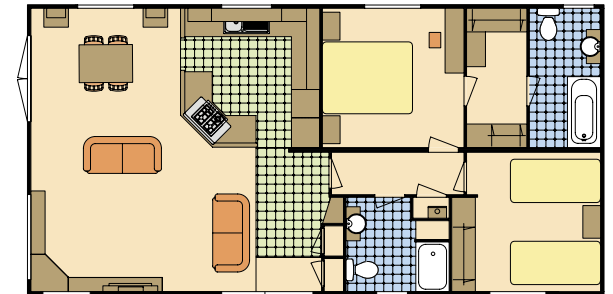

The main bedroom benefits from a walk-through wardrobe and large en suite bathroom with shower screen and shower over the bath. It also has a well appointed twin bedroom and separate shower room.

Aimed at those who appreciate the difference, luxury can be found everywhere in the Lilac Lodge-2. This really is a stunning holiday home.

*TV, DVD player, and all other ornaments are for display only.*

40 x 16 - 2 bedroom 4 berth

40 x 16 - 3 bedroom 6 berth

40 x 20 - 2 bedroom 4 berth

40 x 20 - 3 bedroom 6 berth