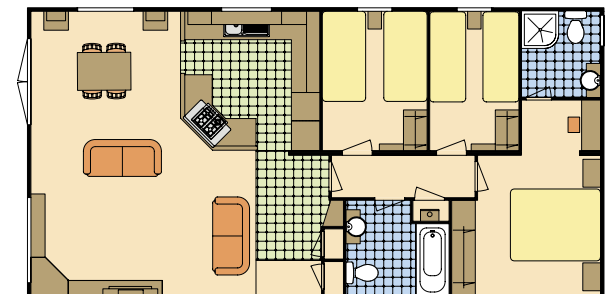

The main bedroom benefits from a walk-through wardrobe and large en suite bathroom with shower screen and shower over the bath. It also has a well appointed twin bedroom and separate shower room.

Aimed at those who appreciate the difference, luxury can be found everywhere in the Lilac Lodge-2. This really is a stunning holiday home.

*TV, DVD player, and all other ornaments are for display only.*

40 x 16 - 2 bedroom 4 berth

40 x 16 - 3 bedroom 6 berth

40 x 20 - 2 bedroom 4 berth

40 x 20 - 3 bedroom 6 berth