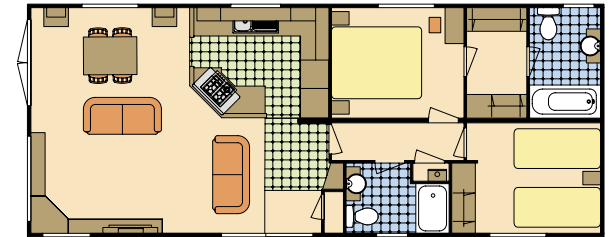

DINING AREA

- Freestanding dining table and upholstered chairs
- Contemporary style furniture units

BEDROOMS

- Divan sprung beds
- 5ft divan bed to main bedroom
- Dressing table with upholstered stool
- Large walk through wardrobe area between main bedroom and en suite bathroom (2 bedroom only)
- TV points to main and twin bedrooms (TV and bracket not included)
- Twin beds combine to make a double bed if required
- Fully lined curtains on steel curtain poles

BATHROOMS

- Domestic style bath with shower and shower screen
- En suite bathroom with toilet
- Second shower and toilet
- Thermostatic shower mixers
- Venetian blinds
- Extractor fans to each bathroom

OPTIONS

- Fold-out sprung bed to lounge sofa
- Three seater settee and armchair
- Environmental colours (Vinyl Clad)
- Canexel exterior cladding
- PVC Celutex exterior cladding
- Timber cladding (will require routine maintenance)

LUXURY PACK consisting of:

- Coffee table
- Integrated stainless steel microwave
- Integrated dishwasher
- Integrated washing machine
- Voiles to bedrooms
- Duvet covers, pillowcases and bed runners to all bedrooms

TV, DVD player, and all other ornaments are for display only.

40 x 16 - 2 bedroom 4 berth