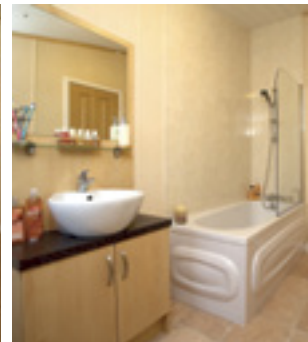

The new Lilac Lodge-2 is the ultimate in affordable luxury holiday accommodation. The stunning, open-plan living space has two free standing sofas, a remote controlled, glass-fronted flame effect fire, French doors and optional wall mounted flat-screen TV.

As standard, the fabulous kitchen offers a large integrated fridge-freezer, built-in oven and hob. With the optional luxury pack, an integrated dishwasher, washing machine and microwave are also included.

The main bedroom benefits from a walk-through wardrobe and large en suite bathroom with shower screen and shower over the bath. It also has a well appointed twin bedroom and separate shower room.

Aimed at those who appreciate the difference, luxury can be found everywhere in the Lilac Lodge-2. This really is a stunning holiday home.

Model illustrated is the 40 x 20 – 2 bedroom with optional timber clad exterior and luxury pack.