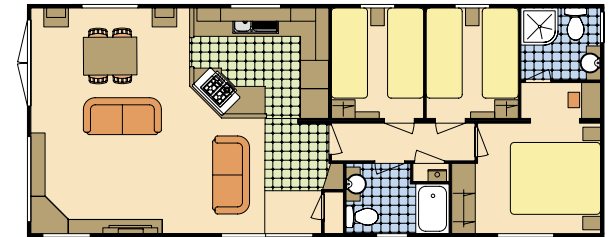

40 x 16 - 3 bedroom 6 berth