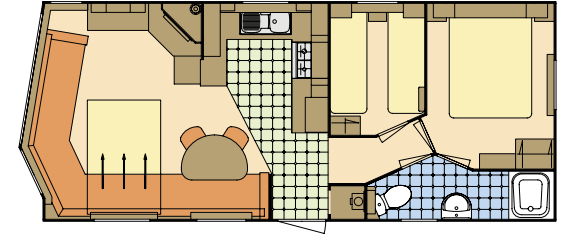

DINING AREA

- Dinette style dining area and freestanding table
- Optional freestanding table and chairs layout
- Fully lined curtains
- Net curtains

BEDROOMS

- Freestanding metal bed frames with interior sprung mattresses
- Twin beds combine to make a double bed if required
- Under bed storage
- Fully lined curtains
- Net curtains

Table and chair option

28 x 12 - 2 bedroom 6 berth

Table and chair option

32 x 12 - 2 bedroom 6 berth

Table and chair option

35 x 12 - 2 bedroom 6 berth

Table and chair option

35 x 12 - 3 bedroom 8 berth