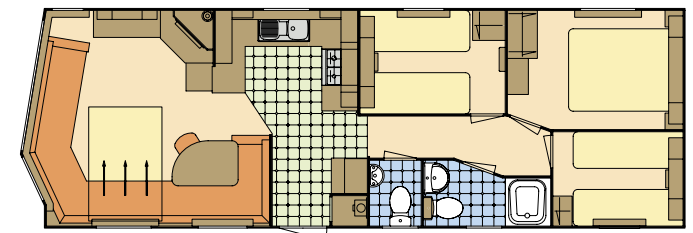

DINING AREA

- Dinette style dining area and freestanding table
- Optional freestanding table and chairs layout
- Fully lined curtains
- Net curtains

BEDROOMS

- Freestanding metal bed frames with interior sprung mattresses
- Twin beds combine to make a double bed if required
- Under bed storage
- Fully lined curtains
- Net curtains

Table and chair option

28 x 12 - 2 bedroom 6 berth

Table and chair option

32 x 12 - 2 bedroom 6 berth

Table and chair option

35 x 12 - 2 bedroom 6 berth

Table and chair option

35 x 12 - 3 bedroom 8 berth